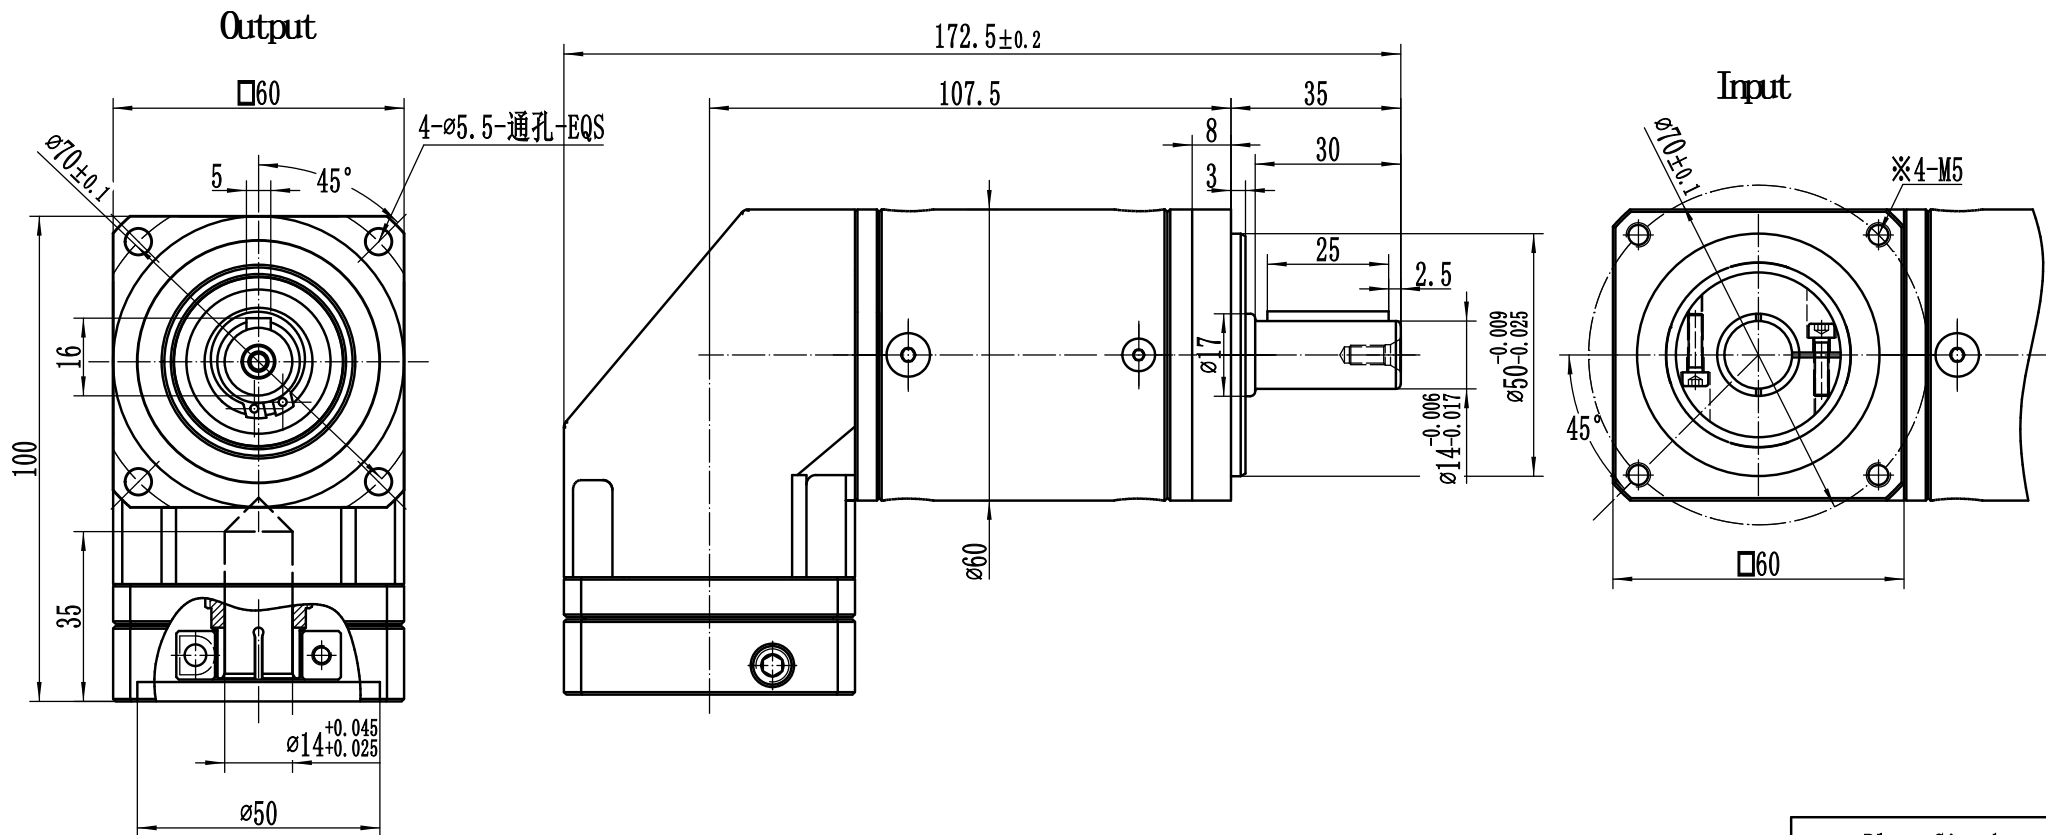

版本

A

Ratio: 50(25+2)
 Rated Output Torque(Nm): 36
 Rated Input Speed(RPM): 4000
 Allowable Radial Force(N): 240
 Allowable Axle Force(N): 220
 Backlash(arcmin): 18
 Noise(dB): 60

非标

行星底座-WVRB060-DZ-X1-(50270065)B		WPF060行星减速机		Plese Sign here	
View		Stage Marker		WPF060050P2(25+2)/50-70-M5-14-35	
		Weight	Scale	1:1.1	
Name		P. S.		<div style="border: 1px solid red; border-radius: 50%; padding: 5px; display: inline-block;"> 2019.11.13 李浪 </div>	
Non-standard Information					

* Continuous service time 10000h